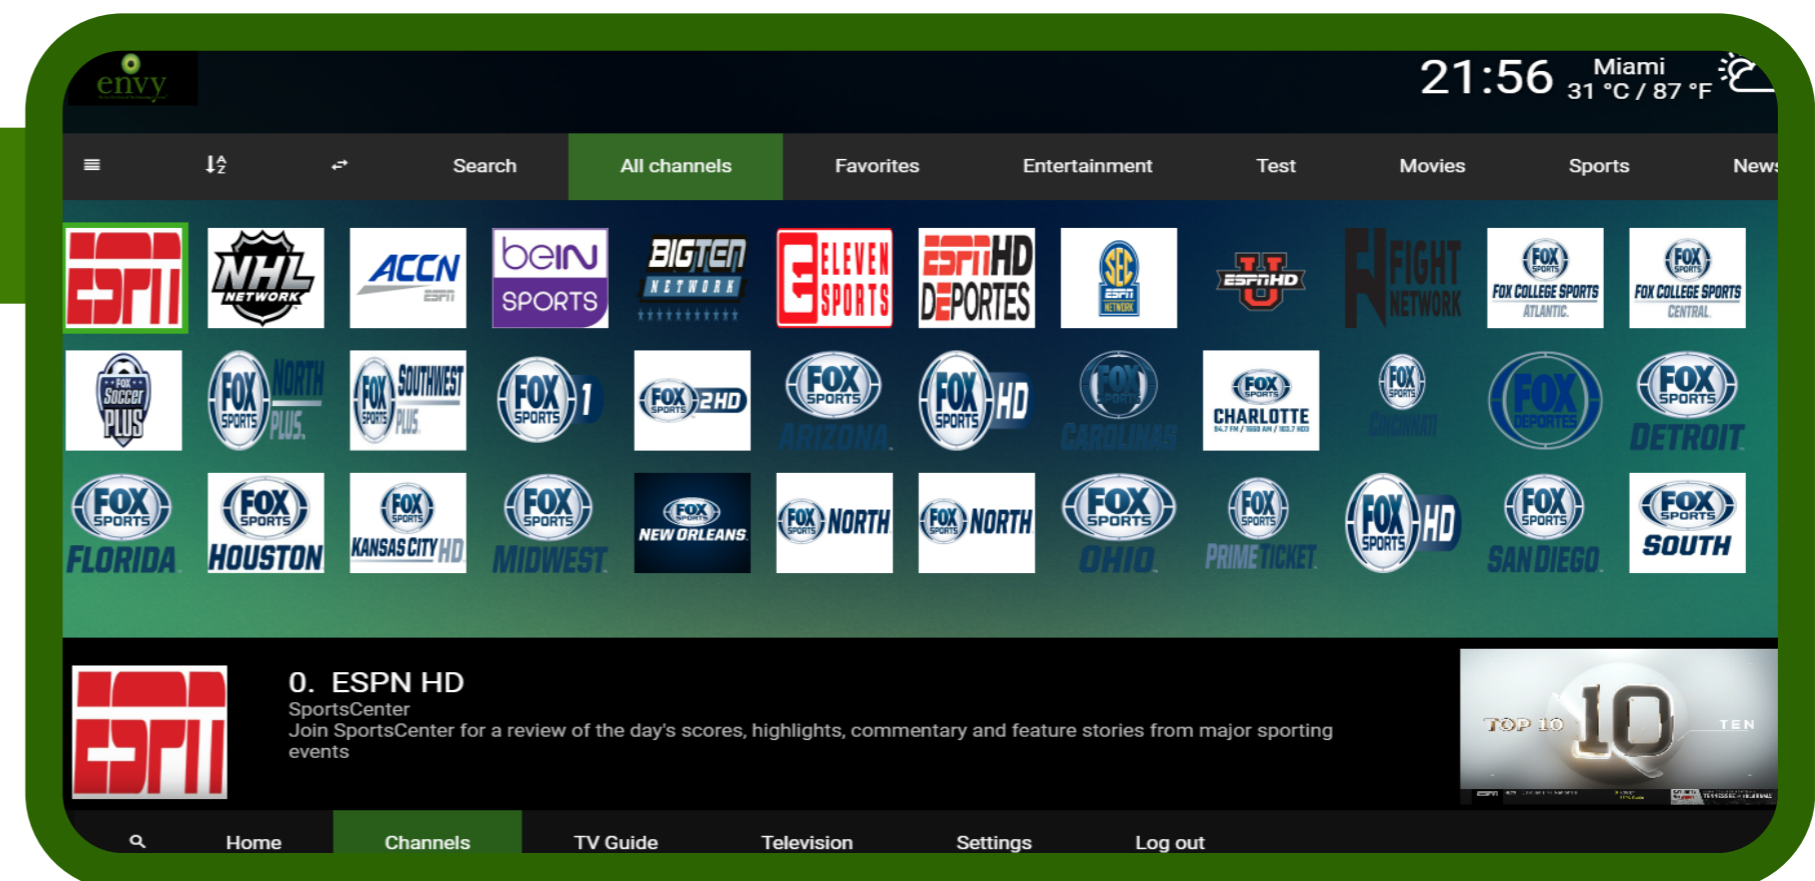

TCC media player Web Player

www.tccmp.com

Instructions For Webplayer

1

Go to Devices click on download under Computer or go to this URL
<http://tv.watchtccmp.com>

2

Put your login details

A screenshot of the login form on the TCC media player website. The form is set against a dark background. It includes a 'Username / E-mail Address' field, a 'Password' field, and a 'Submit' button. Below the 'Submit' button are links for 'Forgot User/Pass' and 'Change Language'. A 'Welcome' message is visible on the right side of the form.

3

Click on Channels

Select your Channels Category

5

Select your favorite Channel

Enjoy !