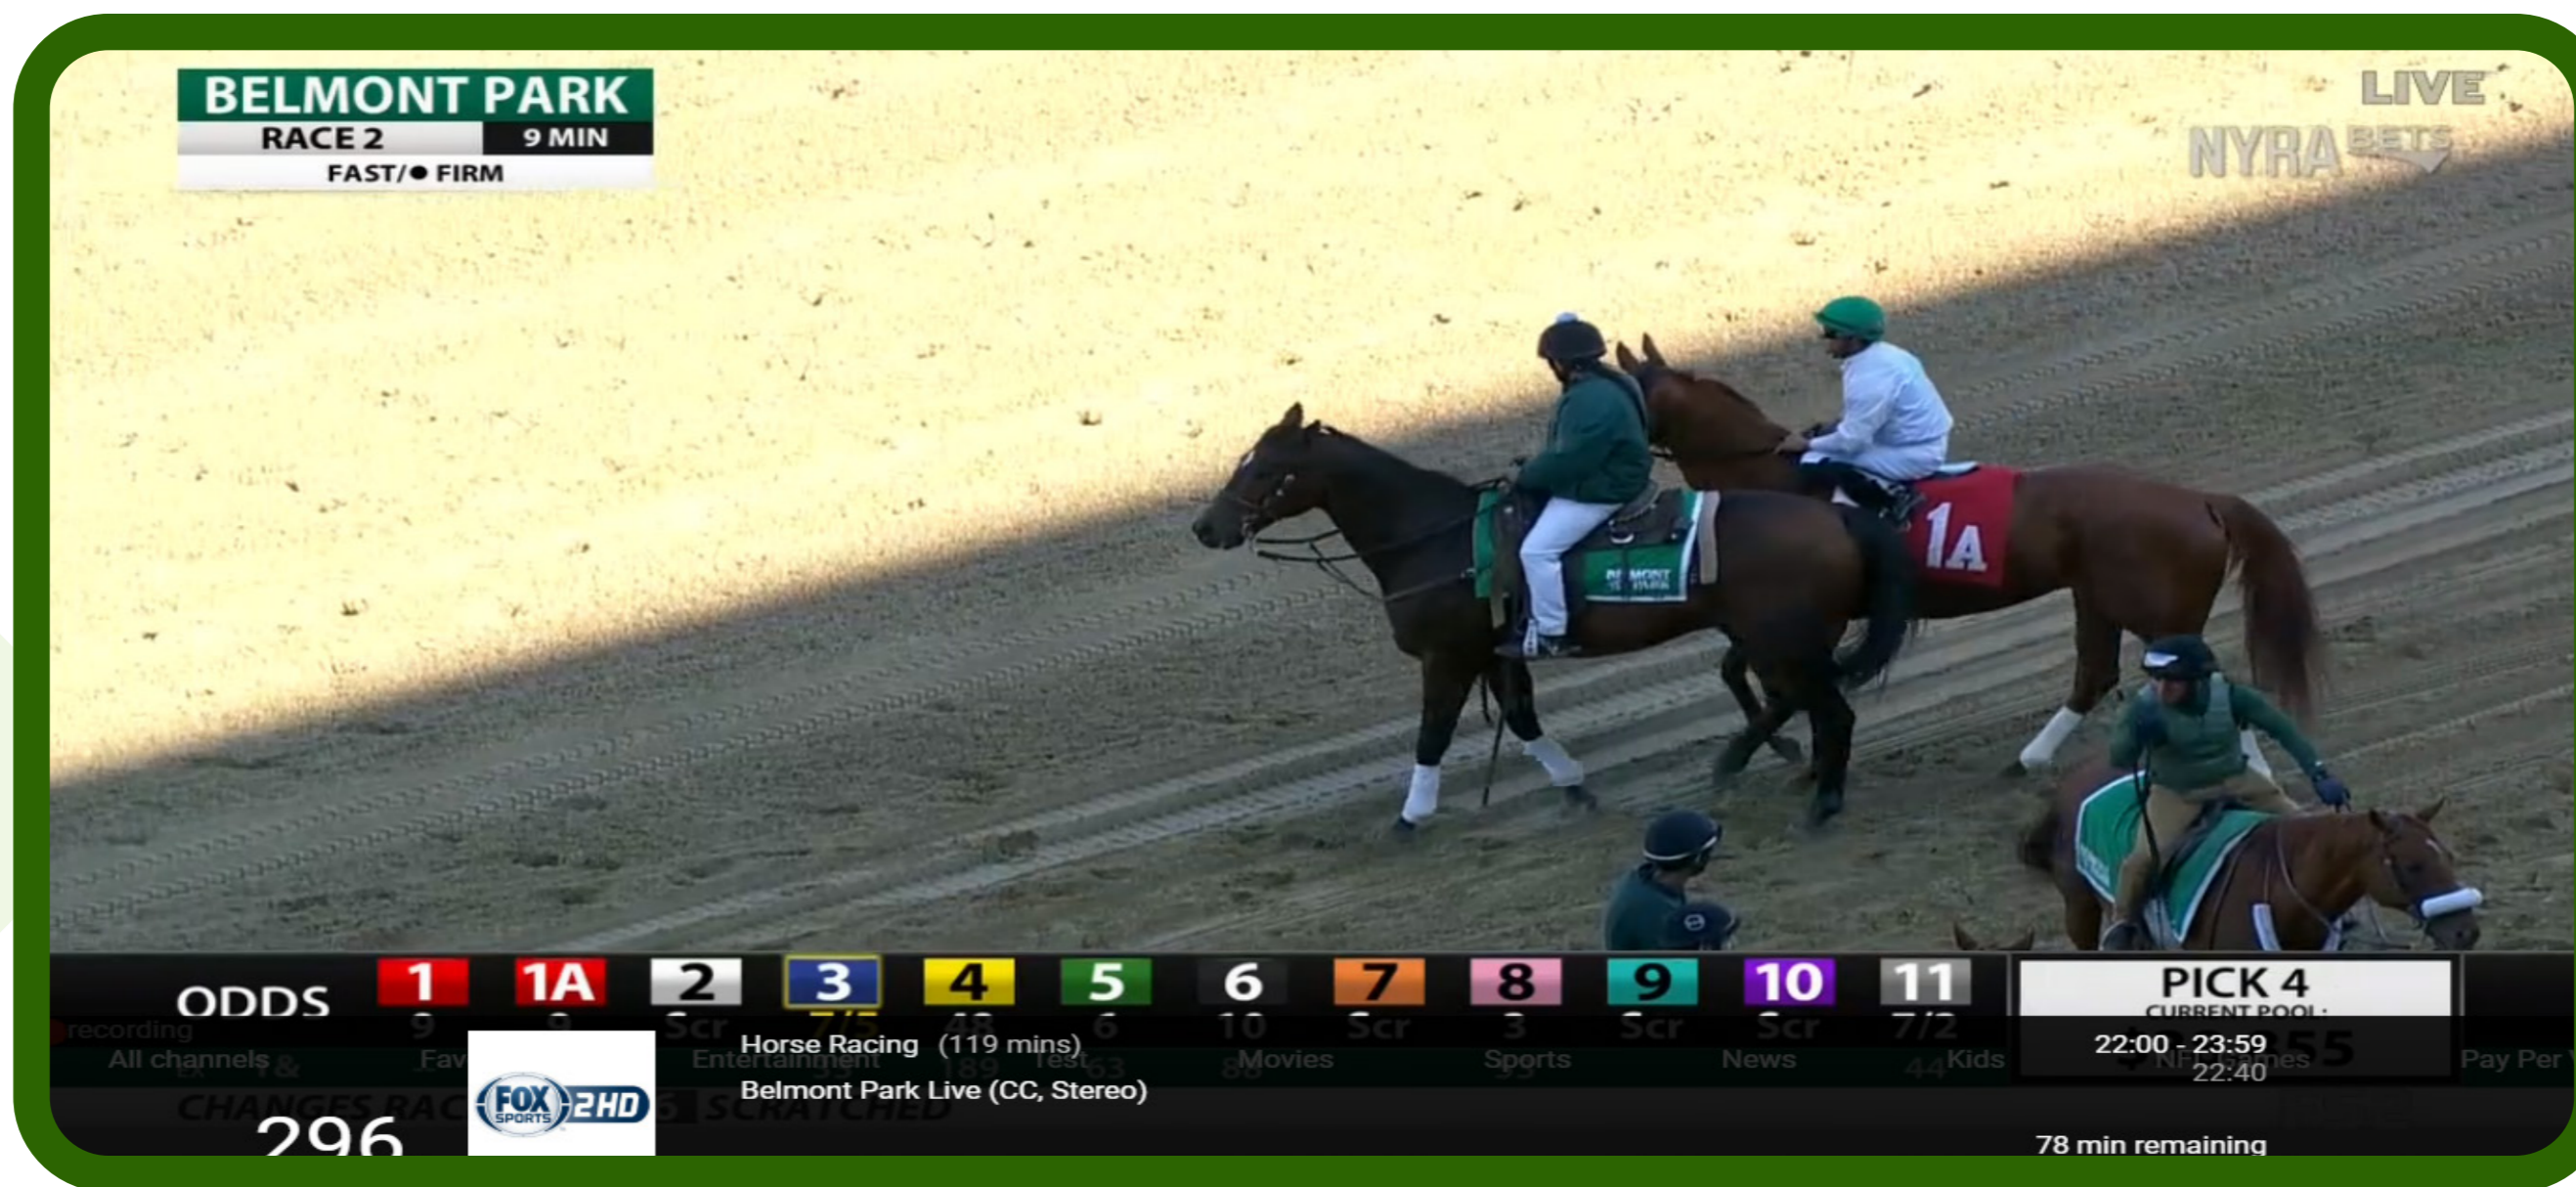

5

Select your favorite Channel

Enjoy !