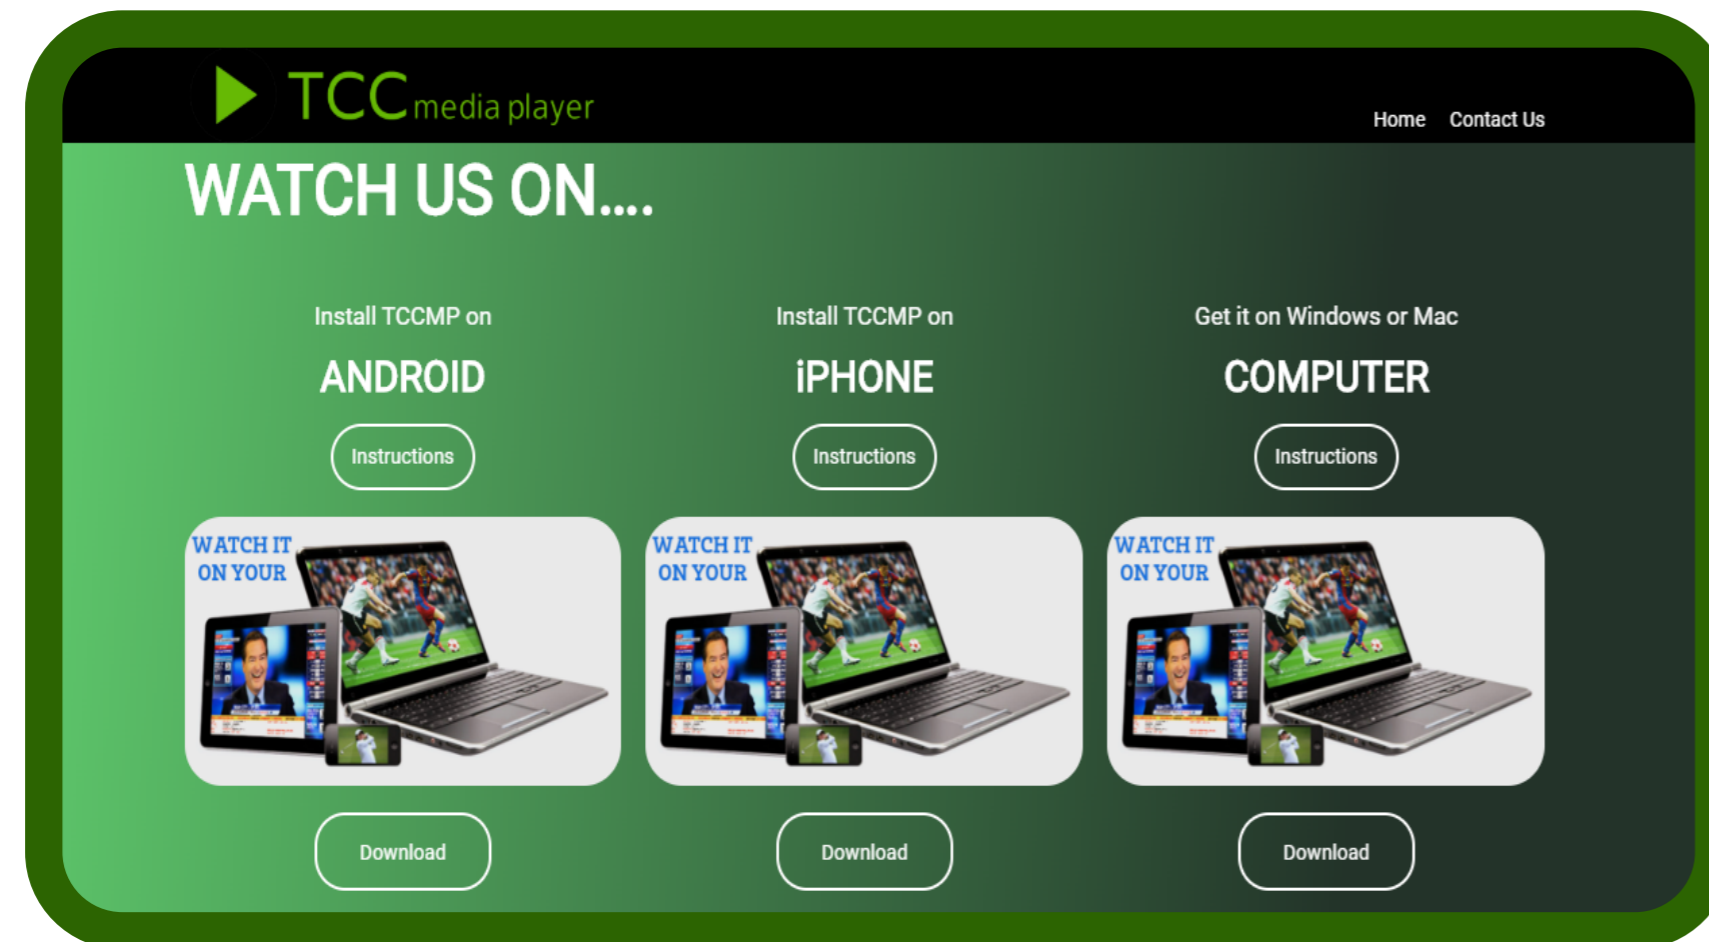

TCC media player Web Player

www.tccmp.com

Instructions For Webplayer

1

Go to Devices click on download under Computer or go to this URL
<http://tv.watchtccmp.com>

2

Put your login details

A screenshot of the login form on the TCC media player website. The form is set against a dark background. It includes a 'Username / E-mail Address' field, a 'Password' field, and a 'Submit' button. Below the 'Submit' button are links for 'Forgot User/Pass' and 'Change Language'. A 'Welcome' message is visible on the right side of the form.

3

Click on Channels

Select your Channels Category

5

Select your favorite Channel

Enjoy !