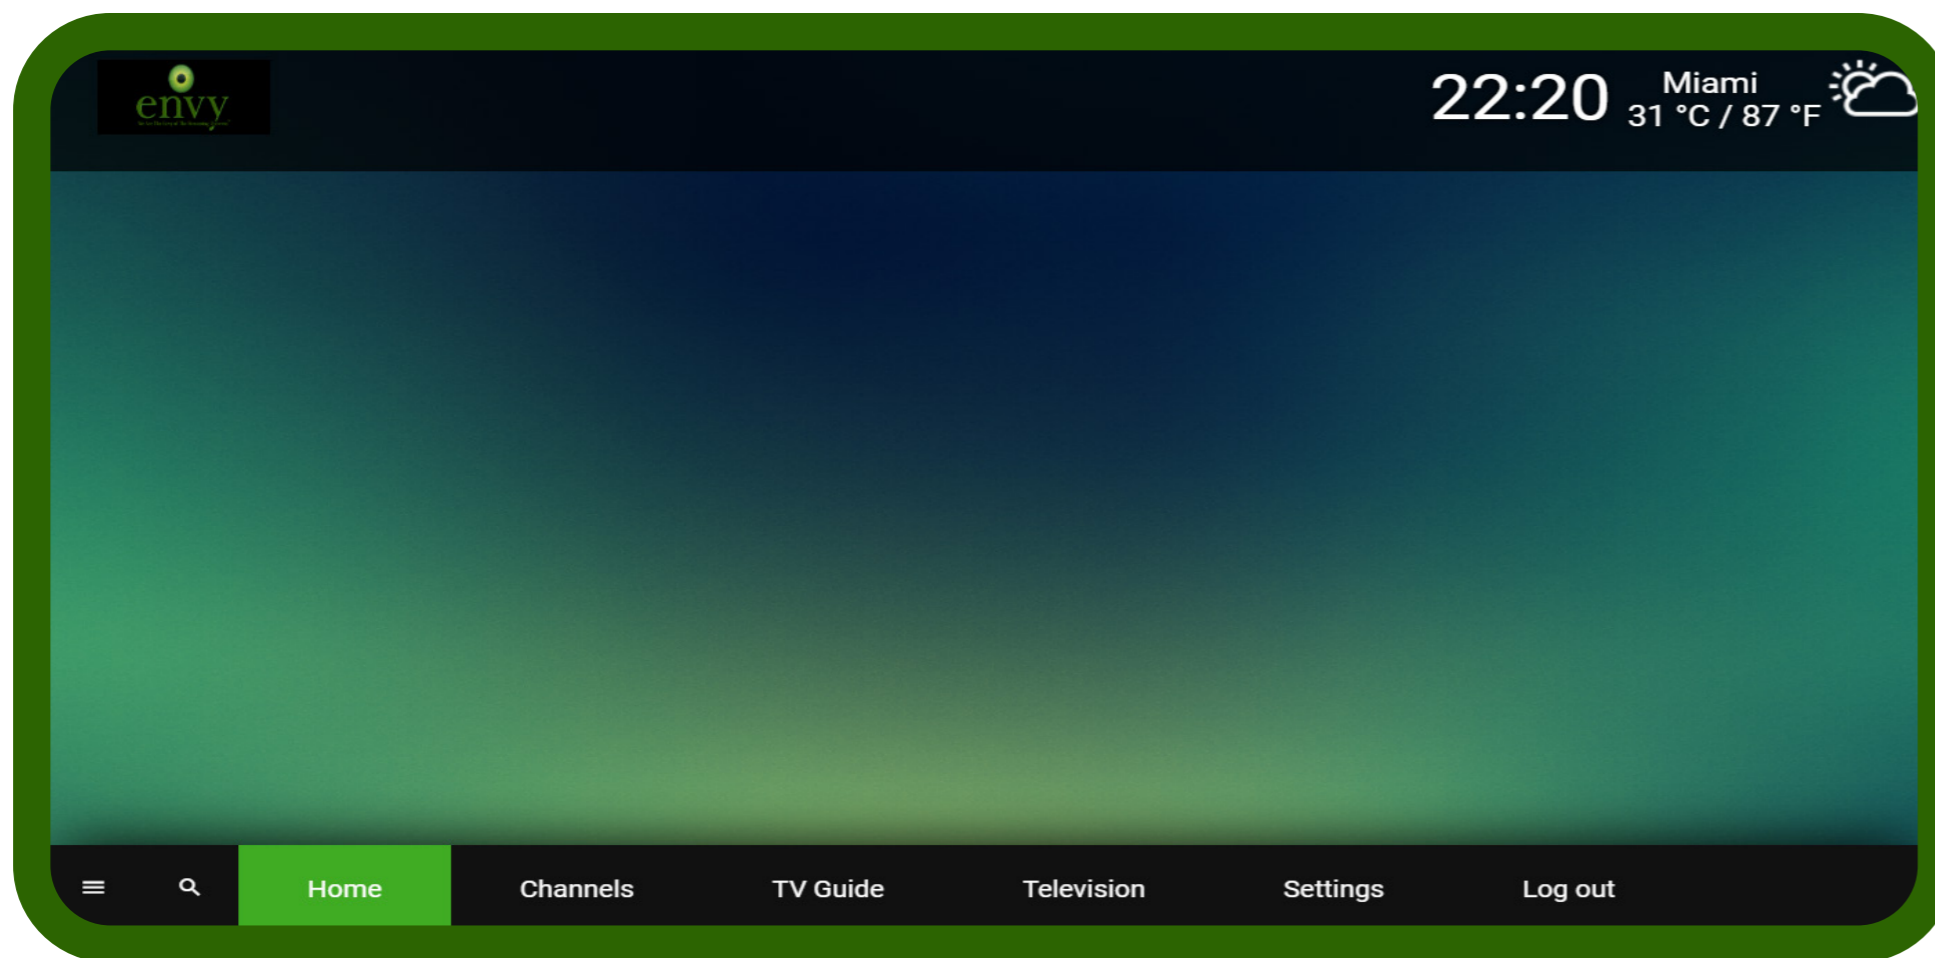

TCC media player Web Player

www.tccmp.com

Instructions For Webplayer

1

Go to Devices click on download under Computer or go to this URL
<http://tv.watchtccmp.com>

2

Put your login details

A screenshot of the login form on the TCC media player website. The form is set against a dark background. It includes a 'Username / E-mail Address' field, a 'Password' field, and a 'Submit' button. Below the 'Submit' button are links for 'Forgot User/Pass' and 'Change Language'. A 'Welcome' message is visible on the right side of the form.